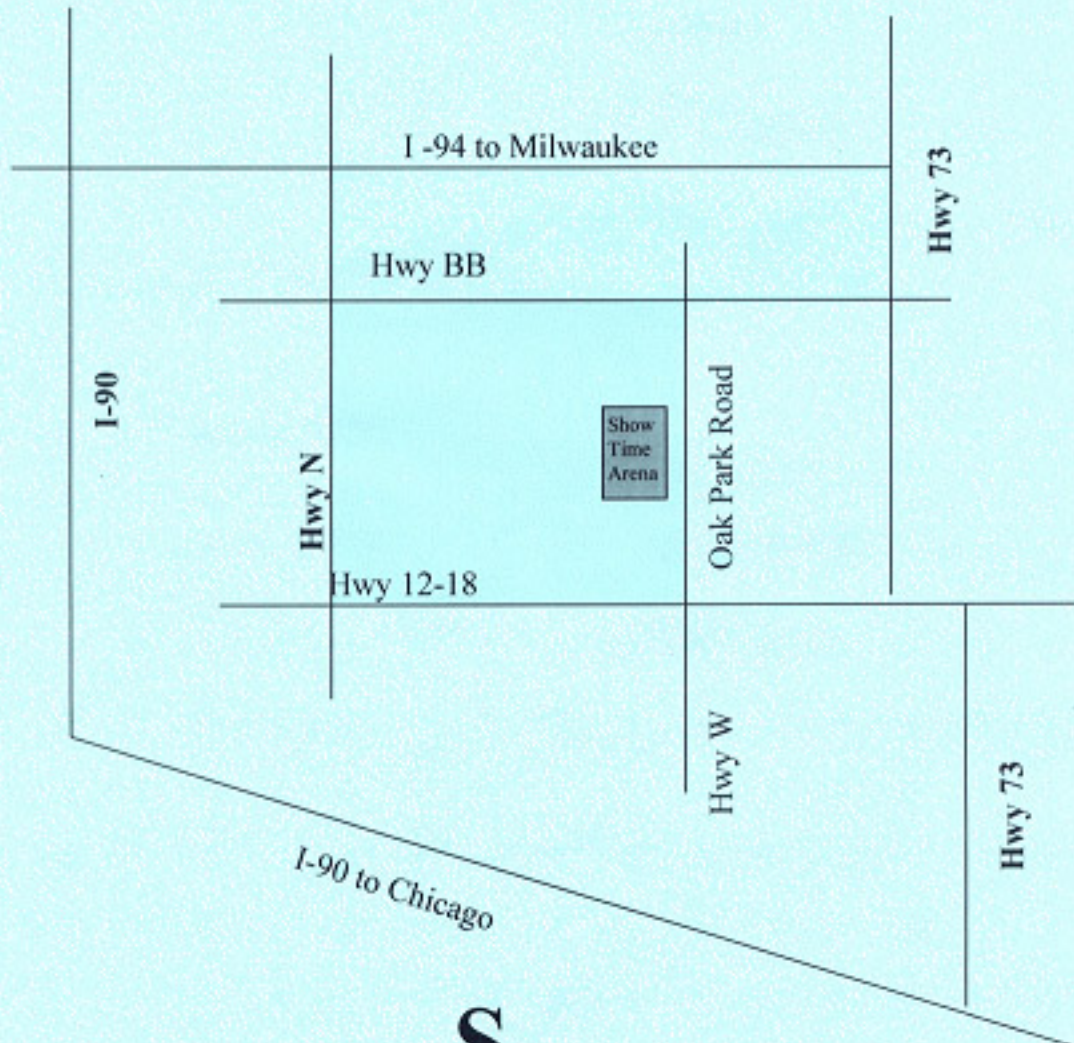

N

Map To
Showtime Arena
Deerfield, WI
(608) 764-5555

Wisconsin Dells

Directions: From I-94, take Hwy. 73 Deerfield/Marshall exit south to Hwy. BB. Go right on BB to Oak Park Road. Left on Oak Park and travel about 1 mile. From I-90: Hwy. 73 Deerfield/Edgerton exit. Go north to Hwy. 12 & 18. Left to Hwy. W/Oak Park Rd. Turn right and travel about 1 mile.